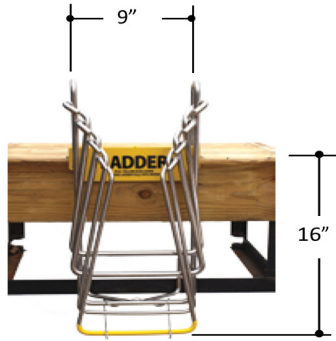

- ✚ Quickly deployable from water
- ✚ Telescoping – stores retracted out of the water
- ✚ Extends rigid – does not collapse underneath the dock
- ✚ High-visibility yellow bottom rung and/or mounting plate
- ✚ Simply mounting
- ✚ Stainless steel construction

Universal Direct-Mount

- ✚ 12" wide, up to 6-steps, for docks 12-56" above the water
- ✚ Permanent mounting into dock surface, you provide hardware based on application
- ✚ Optional "LADDER, FOR WATER EXIT ONLY!" aluminum sign plate with boarding instructions

 **Manufactured in the U.S.**

www.scandiamarineproducts.com

or call: 218-722-7837

Model and Pricing Guide

MARINA SAFETY LADDER

Example Models:

SL1628 - Plate-Mounted
Medium Float Dock

SL2852 - Plate-Mounted
Pier Dock

SW1224 – Universal Direct-Mount
Low Float Dock

Plate-Mounted – 9” Wide Models (comes with mounting plate & hardware)

Model	Recommended Application	Steps	Extended	Retracted	Sidebearing	Price
SL1224	Low float dock 12-24” above the water	4	48”	12”	6-9”	\$198
SL1628	Medium float dock 16-28” above the water	4	52”	16”	10-13”	\$198
SL1640	High float dock 16-40” above the water	5	64”	16”	10-13”	\$230
SL2852	Pier dock 28-52” above the water	6	76”	28”	Top mount	\$297
SL2864	Pier dock 28-64” above the water	7	88”	28”	Top mount	\$329