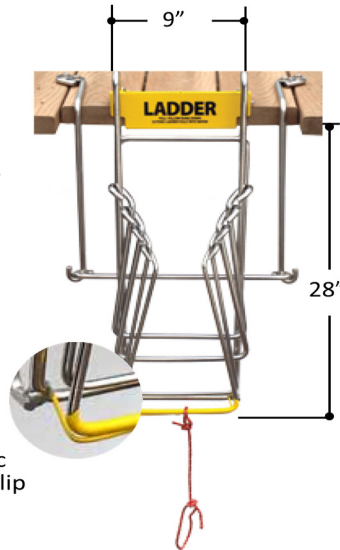

- ✚ Quickly deployable from water
- ✚ Telescoping – stores retracted out of the water
- ✚ Extends rigid – does not collapse underneath the dock
- ✚ High-visibility yellow bottom rung and/or mounting plate
- ✚ Simply mounting
- ✚ Stainless steel construction

Universal Direct-Mount

- ✚ 12" wide, up to 6-steps, for docks 12-56" above the water
- ✚ Permanent mounting into dock surface, you provide hardware based on application
- ✚ Optional "LADDER, FOR WATER EXIT ONLY!" aluminum sign plate with boarding instructions

 **Manufactured in the U.S.**

www.scandiamarineproducts.com

or call: 218-722-7837

Model and Pricing Guide

MARINA SAFETY LADDER

Example Models:

SL1628 - Plate-Mounted
Medium Float Dock

SL2852 - Plate-Mounted
Pier Dock

SW1224 – Universal Direct-Mount
Low Float Dock

Plate-Mounted – 9” Wide Models (comes with mounting plate & hardware)

Model	Recommended Application	Steps	Extended	Retracted	Sidebearing	Price
SL1224	Low float dock 12-24” above the water	4	48”	12”	6-9”	\$198
SL1628	Medium float dock 16-28” above the water	4	52”	16”	10-13”	\$198
SL1640	High float dock 16-40” above the water	5	64”	16”	10-13”	\$230
SL2852	Pier dock 28-52” above the water	6	76”	28”	Top mount	\$297
SL2864	Pier dock 28-64” above the water	7	88”	28”	Top mount	\$329