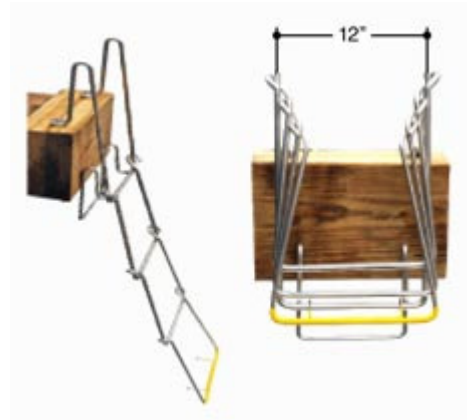

- ✚ Quickly deployable from water
- ✚ Telescoping – stores retracted out of the water
- ✚ Extends rigid – does not collapse underneath the dock
- ✚ High-visibility yellow bottom rung and/or mounting plate
- ✚ Simply mounting
- ✚ Stainless steel construction

Universal Direct-Mount

- ✚ 12" wide, up to 6-steps, for docks 12-56" above the water
- ✚ Permanent mounting into dock surface, you provide hardware based on application
- ✚ Optional "LADDER, FOR WATER EXIT ONLY!" aluminum sign plate with boarding instructions

 **Manufactured in the U.S.**

www.scandiamarineproducts.com

or call: 218-722-7837

Model and Pricing Guide

MARINA SAFETY LADDER

Example Models:

SL1628 - Plate-Mounted
Medium Float Dock

SL2852 - Plate-Mounted
Pier Dock

SW1224 – Universal Direct-Mount
Low Float Dock

Plate-Mounted – 9” Wide Models (comes with mounting plate & hardware)

Model	Recommended Application	Steps	Extended	Retracted	Sidebearing	Price
SL1224	Low float dock 12-24” above the water	4	48”	12”	6-9”	\$198
SL1628	Medium float dock 16-28” above the water	4	52”	16”	10-13”	\$198
SL1640	High float dock 16-40” above the water	5	64”	16”	10-13”	\$230
SL2852	Pier dock 28-52” above the water	6	76”	28”	Top mount	\$297
SL2864	Pier dock 28-64” above the water	7	88”	28”	Top mount	\$329